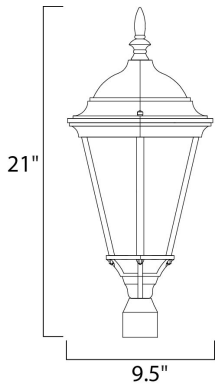

PRODUCT DESCRIPTION

Westlake is a transitional style from Maxim Lighting International in Black, Rust Patina, Empire Bronze, or White finish.

MEASUREMENTS

DIMENSION : 9.5" L x 9.5" W x 21" H
HANGING WEIGHT : 4.2 lb