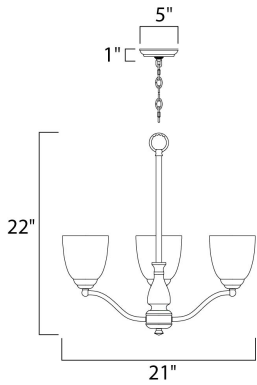

**MEASUREMENTS**

DIMENSION : 21" L x 21" W x 22" H  
 CANOPY : 4.75" W x 1" H x 4.75" L  
 HANGING WEIGHT : 6.8 lb

**LAMPING**

INPUT VOLTAGE : 120V  
 BULB : 3 x 60W Incandescent E26 Medium , 180W Total  
 BULB INCLUDED : (Not Included)