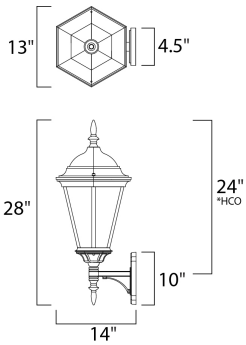

PRODUCT DESCRIPTION

Westlake is a transitional style from Maxim Lighting International in Black, Rust Patina, Empire Bronze, or White finish.