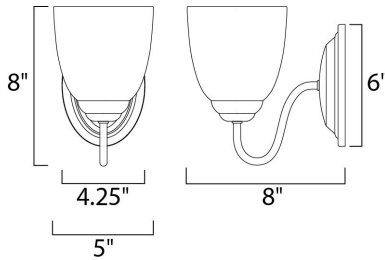

MEASUREMENTS

DIMENSION : 5" W x 8" H x 8" Ext
 BACK PLATE : 4.25" W x 6" H x 4.25" HCO
 HANGING WEIGHT : 1.54 lb

LAMPING

INPUT VOLTAGE : 120V
 BULB : 1 x 60W Incandescent E26 Medium , 60W Total
 BULB INCLUDED : (Not Included)
 DIMMABLE :