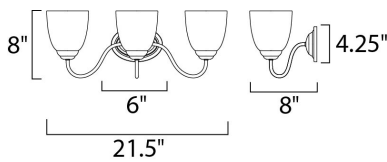

MEASUREMENTS

- DIMENSION : 21.5" W x 8" H x 8" Ext
- BACK PLATE : 4.25" W x 6" H x 4.25" HCO
- HANGING WEIGHT : 4.4 lb

LAMPING

- INPUT VOLTAGE : 120V
- BULB : 3 x 60W Incandescent E26 Medium , 180W Total
- BULB INCLUDED : (Not Included)
- DIMMABLE : Yes