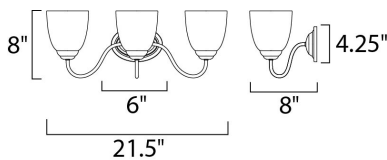

MEASUREMENTS

DIMENSION : 21.5" W x 8" H x 8" Ext
 BACK PLATE : 4.25" W x 6" H x 4.25" HCO
 HANGING WEIGHT : 4.18 lb

LAMPING

INPUT VOLTAGE : 120V
 BULB : 3 x 60W Incandescent E26 Medium , 180W Total
 BULB INCLUDED : (Not Included)
 DIMMABLE : Yes