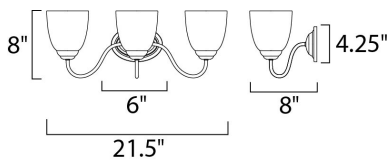

MEASUREMENTS

DIMENSION : 21.5" W x 8" H x 8" Ext
 BACK PLATE : 4.25" W x 6" H x 4.25" HCO
 HANGING WEIGHT : 4.18 lb

LAMPING

INPUT VOLTAGE : 120V
 BULB : 3 x 60W Incandescent E26 Medium , 180W Total
 BULB INCLUDED : (Not Included)
 DIMMABLE :