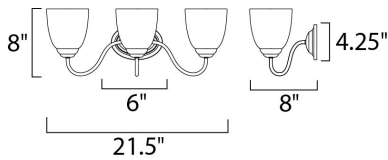

MEASUREMENTS

DIMENSION : 21.5" W x 8" H x 8" Ext
 BACK PLATE : 4.25" W x 6" H x 4.25" HCO
 HANGING WEIGHT : 4.18 lb

LAMPING

INPUT VOLTAGE : 120V
 BULB : 3 x 60W Incandescent E26 Medium , 180W Total
 BULB INCLUDED : (Not Included)
 DIMMABLE :