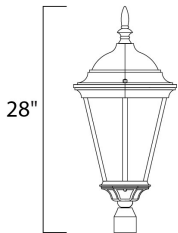

PRODUCT DESCRIPTION

Westlake is a transitional style from Maxim Lighting International in Black, Rust Patina, Empire Bronze, or White finish.

MEASUREMENTS

DIMENSION : 13" L x 13" W x 28" H
HANGING WEIGHT : 7.6 lb