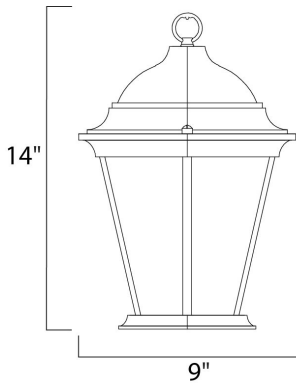

PRODUCT DESCRIPTION

Westlake is a transitional style from Maxim Lighting International in Black, Rust Patina, Empire Bronze, or White finish.

MEASUREMENTS

DIMENSION : 9" L x 9" W x 14" H
 CANOPY : 5" W 1.25" L
 HANGING WEIGHT : 5 lb

LAMPING

INPUT VOLTAGE : 120V
 BULB : 3 x 40W Incandescent E12 Candelabra , 120W Total
 BULB INCLUDED : (Not Included)
 DIMMABLE : Yes

FINISHES OPTION

 Black

GLASS

Clear CL

MATERIAL

Die Cast Aluminum