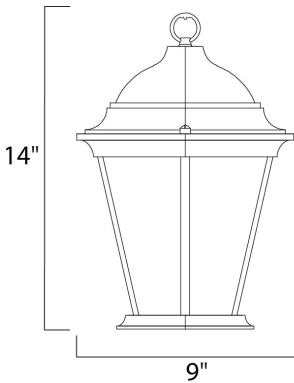

PRODUCT DESCRIPTION

Westlake is a transitional style from Maxim Lighting International in Black, Rust Patina, Empire Bronze, or White finish.

MEASUREMENTS

DIMENSION : 9" L x 9" W x 14" H
 CANOPY : 5" W 1.25" L
 HANGING WEIGHT : 5 lb