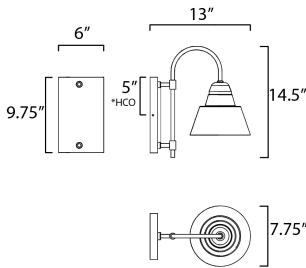

PRODUCT DESCRIPTION

Full of coastal flair, the Shoreline sconce provides transitional appeal with rigid construction. With its durable polycarbonate shade, the material itself is black in color making sure the finish will never fade in the sun.

MEASUREMENTS

- DIMENSION : 7.75" W x 14.5" H x 13" Ext
- BACK PLATE : 6" W x 9.75" H x 5" HCO
- HANGING WEIGHT : 2.03 lb

LAMPING

- INPUT VOLTAGE : 120V
- BULB : 1 x 60W Incandescent E26 Medium , 60W Total
- BULB INCLUDED : (Not Included)
- DIMMABLE : N
- LIGHTING_DIRECTION : Down

FINISHES OPTION

- Black (BK)

MATERIAL

Polycarbonate, Aluminum

RATINGS

cETLus
Wet Location
DARKSKY

ADDITIONAL

INSTALL UP/DOWN: UP
OPERATING TEMPERATURE:
-20°C (-4°F), 40°C (104°F)

Always consult a qualified electrician before installing any lighting product.