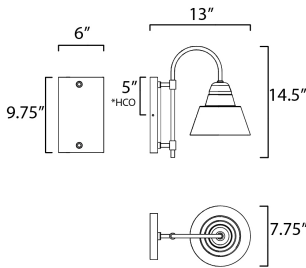

PRODUCT DESCRIPTION

Full of coastal flair, the Shoreline sconce provides transitional appeal with rigid construction. With its durable polycarbonate shade, the material itself is black in color making sure the finish will never fade in the sun.

MEASUREMENTS

- DIMENSION : 7.75" W x 14.5" H x 13" Ext
- BACK PLATE : 6" W x 9.75" H x 5" HCO
- HANGING WEIGHT : 2.03 lb

LAMPING

- INPUT VOLTAGE : 120V
- BULB : 1 x 60W Incandescent E26 Medium , 60W Total
- BULB INCLUDED : (Not Included)
- DIMMABLE :
- LIGHTING_DIRECTION : Down

FINISHES OPTION

- Black (BK)

MATERIAL

Polycarbonate, Aluminum

RATINGS

cETLus
Wet Location
DARKSKY

ADDITIONAL

INSTALL UP/DOWN: UP
OPERATING TEMPERATURE:
-20°C (-4°F), 40°C (104°F)

Always consult a qualified electrician before installing any lighting product.