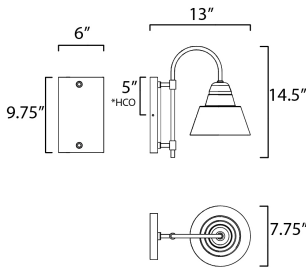

PRODUCT DESCRIPTION

Full of coastal flair, the Shoreline sconce provides transitional appeal with rigid construction. With its durable polycarbonate shade, the material itself is black in color making sure the finish will never fade in the sun.

MEASUREMENTS

DIMENSION : 7.75" W x 14.5" H x 13" Ext
BACK PLATE : 6" W x 9.75" H x 5" HCO
HANGING WEIGHT : 2.03 lb

LAMPING

INPUT VOLTAGE : 120V
BULB : 1 x 60W Incandescent E26 Medium , 60W Total
BULB INCLUDED : (Not Included)
DIMMABLE :
LIGHTING_DIRECTION : Down

FINISHES OPTION

Black (BK)

MATERIAL

Polycarbonate, Aluminum

RATINGS

cETLus
Wet Location
DARKSKY

ADDITIONAL

INSTALL UP/DOWN: UP
OPERATING TEMPERATURE:
-20°C (-4°F), 40°C (104°F)

Always consult a qualified electrician before installing any lighting product.