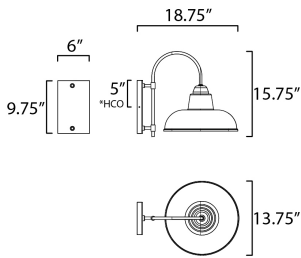

PRODUCT DESCRIPTION

A powder coat aluminum frame support a durable polycarbonate shade in classic RLM styles. This an excellent choice for extreme environments like coastal areas. The combination Black frame and White shade create a dramatic look.

MEASUREMENTS

DIMENSION : 13.75" W x 15.75" H x 18.75" Ext
BACK PLATE : 6" W x 9.75" H x 5" HCO
HANGING WEIGHT : 2.87 lb

LAMPING

INPUT VOLTAGE : 120V
BULB : 1 x 60W Incandescent E26 Medium , 60W Total
BULB INCLUDED : (Not Included)
DIMMABLE : Yes
LIGHTING_DIRECTION : Down

FINISHES OPTION

MATERIAL

Polycarbonate, Aluminum

RATINGS

cETLus
Wet Location

ADDITIONAL

INSTALL UP/DOWN: Down
OPERATING TEMPERATURE:
-20°C (-4°F), 40°C (104°F)

PHOTOMETRIC: Report Found Online

Always consult a qualified electrician before installing any lighting product.