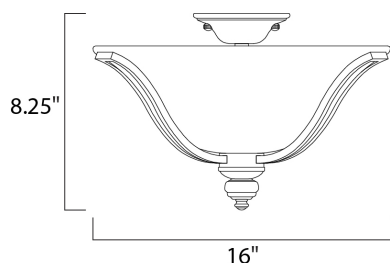

PRODUCT DESCRIPTION

The classic design of the Madera collection is a perfect marriage of style and value. The square metal tube frame available in either Oil-Rubbed Bronze with Wilshire glass or Satin Silver with Ice glass affords the luxury of options for any style of home.

MEASUREMENTS

DIMENSION : 16" W x 8.25" H
 HANGING WEIGHT : 9.48 lb

LAMPING

INPUT VOLTAGE : 120V
 BULB : 3 x 60W Incandescent E26 Medium , 180W Total
 BULB INCLUDED : (Not Included)
 DIMMABLE : Yes

FINISHES OPTION