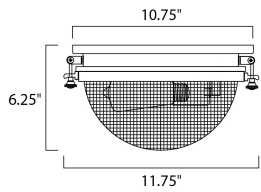

**MEASUREMENTS**

DIMENSION : 11.75" L x 11.75" W x 6.25" H  
 CANOPY : 10.75" W x 1.5" H x 10.75" L  
 HANGING WEIGHT : 6.82 lb

**LAMPING**

INPUT VOLTAGE : 120V  
 BULB : 1 x 60W Incandescent E26 Medium , 60W Total  
 BULB INCLUDED : (Not Included)  
 DIMMABLE :