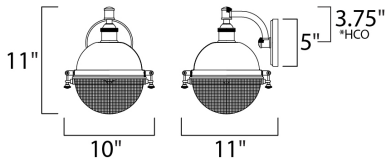

\*height from center of outlet to the top of the fixture

**MEASUREMENTS**

- DIMENSION : 10" W x 11" H x 11" Ext
- BACK PLATE : 5" W x 5" H x 3.75" HCO
- HANGING WEIGHT : 4.84 lb

**LAMPING**

- INPUT VOLTAGE : 120V
- BULB : 1 x 60W Incandescent E26 Medium , 60W Total
- BULB INCLUDED : (Not Included)
- DIMMABLE : Yes
- LIGHTING\_DIRECTION : Down