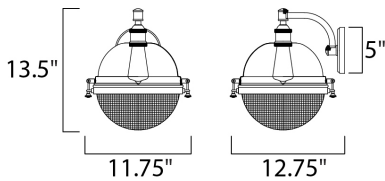

**MEASUREMENTS**

DIMENSION : 11.75" W x 13.5" H x 12.75" Ext  
 BACK PLATE : 5" W x 5" H x 4.75" HCO  
 HANGING WEIGHT : 7.04 lb

**LAMPING**

INPUT VOLTAGE : 120V  
 BULB : 1 x 60W Incandescent E26 Medium , 60W Total  
 BULB INCLUDED : (Not Included)  
 DIMMABLE : Yes  
 LIGHTING\_DIRECTION : Down