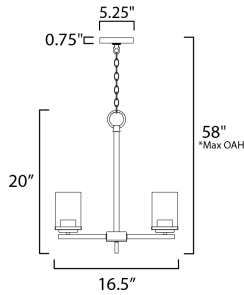

*max overall height

MEASUREMENTS

DIMENSION : 16.5" L x 16.5" W x 18" H
 CANOPY : 5.12" W x 0.79" H x 5.12" L
 HANGING WEIGHT : 6.24 lb

LAMPING

INPUT VOLTAGE : 120V
 BULB : 3 x 60W Incandescent E26 Medium , 180W Total
 BULB INCLUDED : (Not Included)
 DIMMABLE : Yes