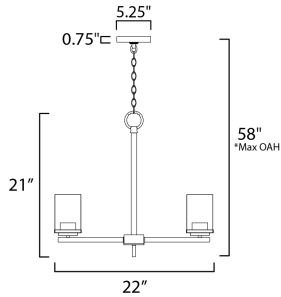

\*max overall height

**MEASUREMENTS**

- DIMENSION : 22" L x 22" W x 21" H
- MAX OAH : 58" OAH
- CANOPY : 5.25" W x 0.75" H x 5.25" L
- HANGING WEIGHT : 8.76 lb

**LAMPING**

- INPUT VOLTAGE : 120V
- BULB : 5 x 60W Incandescent E26 Medium , 300W Total
- BULB INCLUDED : (Not Included)