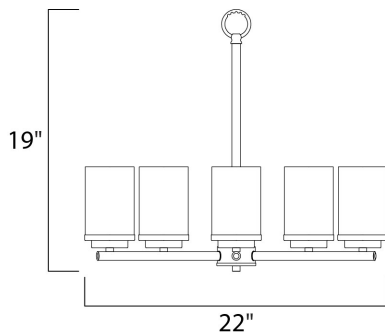

MEASUREMENTS

DIMENSION : 22" L x 22" W x 19" H
 CANOPY : 5.12" W x 0.79" H x 5.12" L
 HANGING WEIGHT : 8.76 lb

LAMPING

INPUT VOLTAGE : 120V
 BULB : 5 x 60W Incandescent E26 Medium , 300W Total
 BULB INCLUDED : (Not Included)
 DIMMABLE : Yes