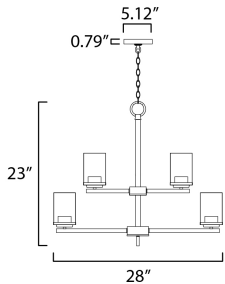

LAMPING

- INPUT VOLTAGE : 120V
- BULB : 9 x 60W Incandescent E26 Medium , 540W Total
- BULB INCLUDED : (Not Included)
- DIMMABLE : Y