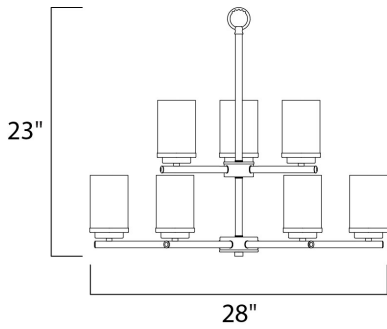

**MEASUREMENTS**

DIMENSION : 28" L x 28" W x 23" H  
 CANOPY : 5.12" W x 0.79" H x 5.12" L  
 HANGING WEIGHT : 13.27 lb

**LAMPING**

INPUT VOLTAGE : 120V  
 BULB : 9 x 60W Incandescent E26 Medium , 540W Total  
 BULB INCLUDED : (Not Included)  
 DIMMABLE : Yes