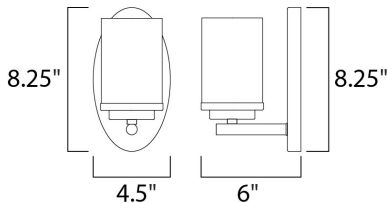

**MEASUREMENTS**

- DIMENSION : 4.5" W x 8.25" H x 6" Ext
- BACK PLATE : 4.1" HCO
- CANOPY : 4.5" W x 0.79" H x 8.25" L
- HANGING WEIGHT : 1.21 lb

**LAMPING**

- INPUT VOLTAGE : 120V
- BULB : 1 x 60W Incandescent E26 Medium , 60W Total
- BULB INCLUDED : (Not Included)
- LIGHTING\_DIRECTION : Omni