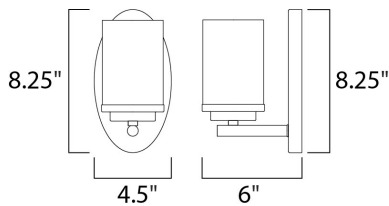

MEASUREMENTS

- DIMENSION : 4.5" W x 8.25" H x 6" Ext
- BACK PLATE : 4.1" HCO
- CANOPY : 4.5" W x 0.79" H x 8.25" L
- HANGING WEIGHT : 1.21 lb

LAMPING

- INPUT VOLTAGE : 120V
- BULB : 1 x 60W Incandescent E26 Medium , 60W Total
- BULB INCLUDED : (Not Included)
- DIMMABLE :
- LIGHTING_DIRECTION : Omni