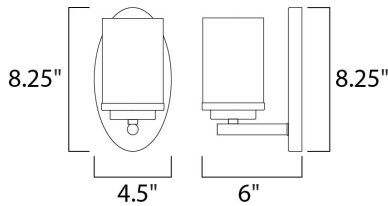

**MEASUREMENTS**

DIMENSION : 4.5" W x 8.25" H x 6" Ext  
 BACK PLATE : 8.25" W x 4.5" H  
 HANGING WEIGHT : 1.21 lb

**LAMPING**

INPUT VOLTAGE : 120V  
 BULB : 1 x 60W Incandescent E26 Medium , 60W Total  
 BULB INCLUDED : (Not Included)  
 DIMMABLE : Yes