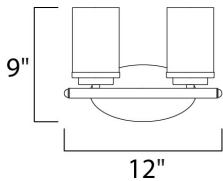

MEASUREMENTS

- DIMENSION : 12" W x 9" H x 6" Ext
- BACK PLATE : 6.75" HCO
- CANOPY : 4.5" W x 0.79" H x 8.25" L
- HANGING WEIGHT : 2.1 lb

LAMPING

- INPUT VOLTAGE : 120V
- BULB : 2 x 60W Incandescent E26 Medium , 120W Total
- BULB INCLUDED : (Not Included)
- LIGHTING_DIRECTION : Omni