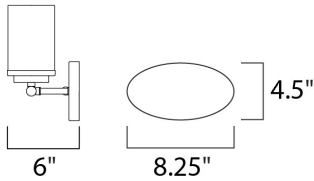

MEASUREMENTS

- DIMENSION : 12" W x 9" H x 6" Ext
- BACK PLATE : 6.75" HCO
- CANOPY : 4.5" W x 0.79" H x 8.25" L
- HANGING WEIGHT : 2.1 lb

LAMPING

- INPUT VOLTAGE : 120V
- BULB : 2 x 60W Incandescent E26 Medium , 120W Total
- BULB INCLUDED : (Not Included)
- LIGHTING_DIRECTION : Omni