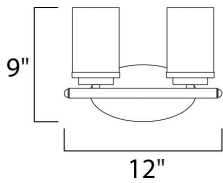

MEASUREMENTS

DIMENSION : 12" W x 9" H x 6" Ext
 BACK PLATE : 4.5" W x 8.25" H x 7.8" HCO
 HANGING WEIGHT : 2.1 lb

LAMPING

INPUT VOLTAGE : 120V
 BULB : 2 x 60W Incandescent E26 Medium , 120W Total
 BULB INCLUDED : (Not Included)
 DIMMABLE : Y
 LIGHTING_DIRECTION : Omni