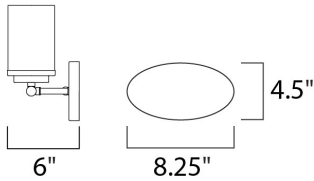

MEASUREMENTS

DIMENSION : 12" W x 9" H x 6" Ext
 BACK PLATE : 4.5" W x 8.25" H x 7.8" HCO
 HANGING WEIGHT : 2.1 lb

LAMPING

INPUT VOLTAGE : 120V
 BULB : 2 x 60W Incandescent E26 Medium , 120W Total
 BULB INCLUDED : (Not Included)
 DIMMABLE : Y
 LIGHTING_DIRECTION : Omni