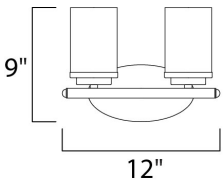

**MEASUREMENTS**

DIMENSION : 12" W x 9" H x 6" Ext  
 BACK PLATE : 4.5" W x 8.25" H  
 HANGING WEIGHT : 2.1 lb

**LAMPING**

INPUT VOLTAGE : 120V  
 BULB : 2 x 60W Incandescent E26 Medium , 120W Total  
 BULB INCLUDED : (Not Included)  
 DIMMABLE : Yes