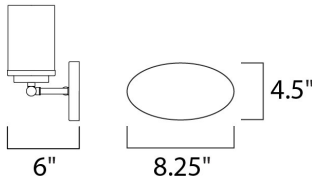

MEASUREMENTS

DIMENSION : 12" W x 9" H x 6" Ext
 BACK PLATE : 6.75" HCO
 CANOPY : 4.5" W x 0.79" H x 8.25" L
 HANGING WEIGHT : 2.1 lb

LAMPING

INPUT VOLTAGE : 120V
 BULB : 2 x 60W Incandescent E26 Medium , 120W Total
 BULB INCLUDED : (Not Included)
 DIMMABLE :
 LIGHTING_DIRECTION : Omni