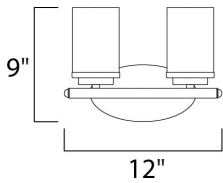

MEASUREMENTS

DIMENSION : 12" W x 9" H x 6" Ext
 BACK PLATE : 6.75" HCO
 CANOPY : 4.5" W x 0.79" H x 8.25" L
 HANGING WEIGHT : 2.1 lb

LAMPING

INPUT VOLTAGE : 120V
 BULB : 2 x 60W Incandescent E26 Medium , 120W Total
 BULB INCLUDED : (Not Included)
 DIMMABLE :
 LIGHTING_DIRECTION : Omni