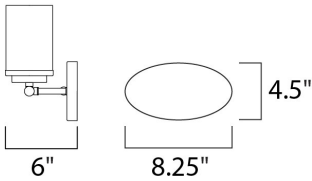

**MEASUREMENTS**

DIMENSION : 12" W x 9" H x 6" Ext  
 BACK PLATE : 4.5" W x 8.25" H  
 HANGING WEIGHT : 2.1 lb

**LAMPING**

INPUT VOLTAGE : 120V  
 BULB : 2 x 60W Incandescent E26 Medium , 120W Total  
 BULB INCLUDED : (Not Included)  
 DIMMABLE : Yes