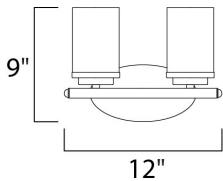

PRODUCT DESCRIPTION

Minimalistic frames finished in your choice of Oil Rubbed Bronze or Polished Chrome support cylinders of Frost glass shades. A clean contemporary look at a very affordable price.