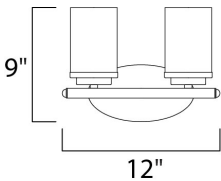

**MEASUREMENTS**

DIMENSION : 12" W x 9" H x 6" Ext  
 BACK PLATE : 6.75" HCO  
 CANOPY : 4.5" W x 0.79" H x 8.25" L  
 HANGING WEIGHT : 2.1 lb

**LAMPING**

INPUT VOLTAGE : 120V  
 BULB : 2 x 60W Incandescent E26 Medium , 120W Total  
 BULB INCLUDED : (Not Included)  
 DIMMABLE :  
 LIGHTING\_DIRECTION : Omni