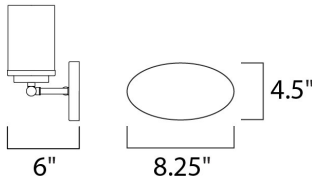

DIMENSION : 12" W x 9" H x 6" Ext
 BACK PLATE : 4.5" W x 8.25" H
 HANGING WEIGHT : 2.1 lb

LAMPING

INPUT VOLTAGE : 120V
 BULB : 2 x 60W Incandescent E26 Medium , 120W Total
 BULB INCLUDED : (Not Included)
 DIMMABLE : Yes