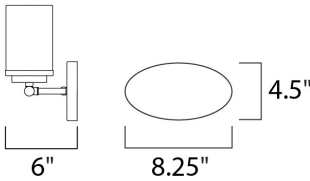

**MEASUREMENTS**

DIMENSION : 12" W x 9" H x 6" Ext  
 BACK PLATE : 6.75" HCO  
 CANOPY : 4.5" W x 0.79" H x 8.25" L  
 HANGING WEIGHT : 2.1 lb

**LAMPING**

INPUT VOLTAGE : 120V  
 BULB : 2 x 60W Incandescent E26 Medium , 120W Total  
 BULB INCLUDED : (Not Included)  
 DIMMABLE :  
 LIGHTING\_DIRECTION : Omni