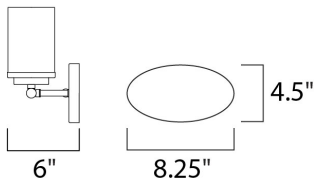

MEASUREMENTS

DIMENSION : 12" W x 9" H x 6" Ext
 BACK PLATE : 4.5" W x 8.25" H x 7.8" HCO
 HANGING WEIGHT : 2.1 lb

LAMPING

INPUT VOLTAGE : 120V
 BULB : 2 x 60W Incandescent E26 Medium , 120W Total
 BULB INCLUDED : (Not Included)
 DIMMABLE : Y
 LIGHTING_DIRECTION : Omni