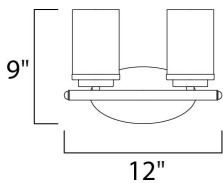

MEASUREMENTS

DIMENSION : 12" W x 9" H x 6" Ext
 BACK PLATE : 4.5" W x 8.25" H x 7.8" HCO
 HANGING WEIGHT : 2.1 lb

LAMPING

INPUT VOLTAGE : 120V
 BULB : 2 x 60W Incandescent E26 Medium , 120W Total
 BULB INCLUDED : (Not Included)
 DIMMABLE : Y
 LIGHTING_DIRECTION : Omni