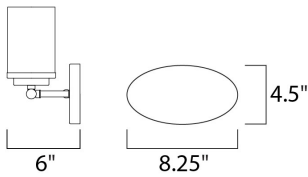

**MEASUREMENTS**

DIMENSION : 19.25" W x 9" H x 6" Ext  
 BACK PLATE : 8.25" W x 4.5" H  
 HANGING WEIGHT : 2.9 lb

**LAMPING**

INPUT VOLTAGE : 120V  
 BULB : 3 x 60W Incandescent E26 Medium , 180W Total  
 BULB INCLUDED : (Not Included)  
 DIMMABLE : Yes