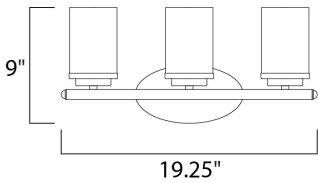

**MEASUREMENTS**

DIMENSION : 19.25" W x 9" H x 6" Ext  
 BACK PLATE : 8.25" W x 4.5" H  
 HANGING WEIGHT : 2.9 lb

**LAMPING**

INPUT VOLTAGE : 120V  
 BULB : 3 x 60W Incandescent E26 Medium , 180W Total  
 BULB INCLUDED : (Not Included)  
 DIMMABLE : Yes