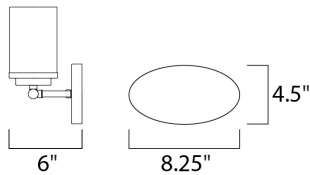

MEASUREMENTS

DIMENSION : 19.25" W x 9" H x 6" Ext
 BACK PLATE : 8.25" W x 4.5" H
 HANGING WEIGHT : 2.9 lb

LAMPING

INPUT VOLTAGE : 120V
 BULB : 3 x 60W Incandescent E26 Medium , 180W Total
 BULB INCLUDED : (Not Included)
 DIMMABLE : Yes