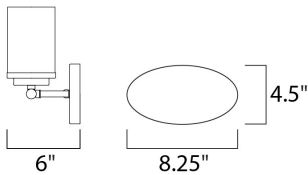

MEASUREMENTS

DIMENSION : 19.25" W x 9" H x 6" Ext
 BACK PLATE : 8.25" W x 4.5" H x 7.8" HCO
 HANGING WEIGHT : 2.9 lb

LAMPING

INPUT VOLTAGE : 120V
 BULB : 3 x 60W Incandescent E26 Medium , 180W Total
 BULB INCLUDED : (Not Included)
 LIGHTING_DIRECTION : Omni