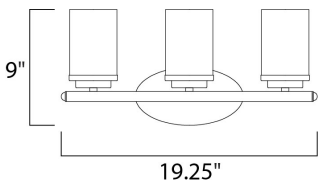

MEASUREMENTS

DIMENSION : 19.25" W x 9" H x 6" Ext
 BACK PLATE : 8.25" W x 4.5" H
 HANGING WEIGHT : 2.9 lb

LAMPING

INPUT VOLTAGE : 120V
 BULB : 3 x 60W Incandescent E26 Medium , 180W Total
 BULB INCLUDED : (Not Included)
 DIMMABLE : Yes