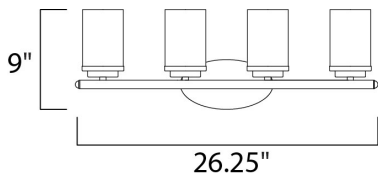

**MEASUREMENTS**

DIMENSION : 26.25" W x 9" H x 6" Ext  
 BACK PLATE : 8.25" W x 4.5" H x 7.8" HCO  
 HANGING WEIGHT : 3.61 lb

**LAMPING**

INPUT VOLTAGE : 120V  
 BULB : 4 x 60W Incandescent E26 Medium , 240W Total  
 BULB INCLUDED : (Not Included)  
 DIMMABLE : Yes  
 LIGHTING\_DIRECTION : Omni