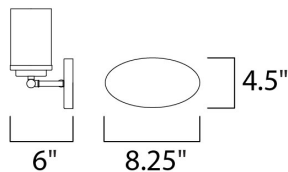

**MEASUREMENTS**

DIMENSION : 26.25" W x 9" H x 6" Ext  
 BACK PLATE : 8.25" W x 4.5" H x 7.8" HCO  
 HANGING WEIGHT : 3.61 lb

**LAMPING**

INPUT VOLTAGE : 120V  
 BULB : 4 x 60W Incandescent E26 Medium , 240W Total  
 BULB INCLUDED : (Not Included)  
 DIMMABLE : Yes  
 LIGHTING\_DIRECTION : Omni