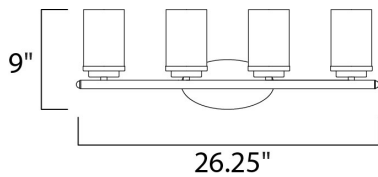

**MEASUREMENTS**

DIMENSION : 26.25" W x 9" H x 6" Ext  
 BACK PLATE : 6.75" HCO  
 CANOPY : 4.5" W x 0.79" H x 8.25" L  
 HANGING WEIGHT : 3.61 lb

**LAMPING**

INPUT VOLTAGE : 120V  
 BULB : 4 x 60W Incandescent E26 Medium , 240W Total  
 BULB INCLUDED : (Not Included)  
 LIGHTING\_DIRECTION : Omni