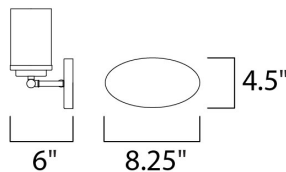

**MEASUREMENTS**

DIMENSION : 26.25" W x 9" H x 6" Ext  
 BACK PLATE : 6.75" HCO  
 CANOPY : 4.5" W x 0.79" H x 8.25" L  
 HANGING WEIGHT : 3.61 lb

**LAMPING**

INPUT VOLTAGE : 120V  
 BULB : 4 x 60W Incandescent E26 Medium , 240W Total  
 BULB INCLUDED : (Not Included)  
 LIGHTING\_DIRECTION : Omni