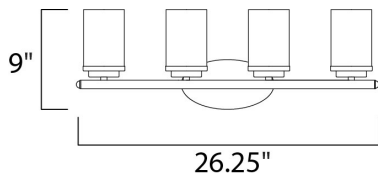

MEASUREMENTS

DIMENSION : 26.25" W x 9" H x 6" Ext
 BACK PLATE : 6.75" HCO
 CANOPY : 4.5" W x 0.79" H x 8.25" L
 HANGING WEIGHT : 3.61 lb

LAMPING

INPUT VOLTAGE : 120V
 BULB : 4 x 60W Incandescent E26 Medium , 240W Total
 BULB INCLUDED : (Not Included)
 LIGHTING_DIRECTION : Omni