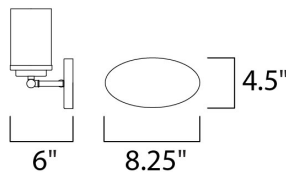

MEASUREMENTS

DIMENSION : 26.25" W x 9" H x 6" Ext
 BACK PLATE : 6.75" HCO
 CANOPY : 4.5" W x 0.79" H x 8.25" L
 HANGING WEIGHT : 3.61 lb

LAMPING

INPUT VOLTAGE : 120V
 BULB : 4 x 60W Incandescent E26 Medium , 240W Total
 BULB INCLUDED : (Not Included)
 LIGHTING_DIRECTION : Omni