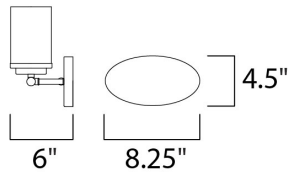

MEASUREMENTS

DIMENSION : 26.25" W x 9" H x 6" Ext
 BACK PLATE : 8.25" W x 4.5" H x 7.8" HCO
 HANGING WEIGHT : 3.61 lb

LAMPING

INPUT VOLTAGE : 120V
 BULB : 4 x 60W Incandescent E26 Medium , 240W Total
 BULB INCLUDED : (Not Included)
 LIGHTING_DIRECTION : Omni