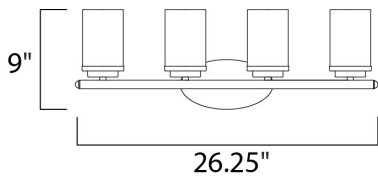

MEASUREMENTS

DIMENSION : 26.25" W x 9" H x 6" Ext
 BACK PLATE : 8.25" W x 4.5" H x 7.8" HCO
 HANGING WEIGHT : 3.61 lb

LAMPING

INPUT VOLTAGE : 120V
 BULB : 4 x 60W Incandescent E26 Medium , 240W Total
 BULB INCLUDED : (Not Included)
 LIGHTING_DIRECTION : Omni