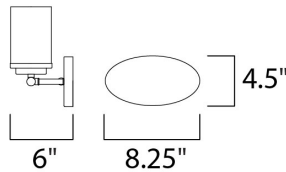

MEASUREMENTS

DIMENSION : 26.25" W x 9" H x 6" Ext
 BACK PLATE : 6.75" HCO
 CANOPY : 4.5" W x 0.79" H x 8.25" L
 HANGING WEIGHT : 3.61 lb

LAMPING

INPUT VOLTAGE : 120V
 BULB : 4 x 60W Incandescent E26 Medium , 240W Total
 BULB INCLUDED : (Not Included)
 LIGHTING_DIRECTION : Omni