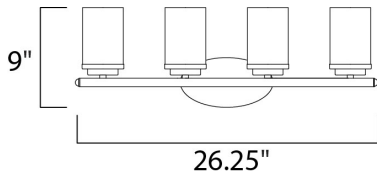

MEASUREMENTS

DIMENSION : 26.25" W x 9" H x 6" Ext
 BACK PLATE : 6.75" HCO
 CANOPY : 4.5" W x 0.79" H x 8.25" L
 HANGING WEIGHT : 3.61 lb

LAMPING

INPUT VOLTAGE : 120V
 BULB : 4 x 60W Incandescent E26 Medium , 240W Total
 BULB INCLUDED : (Not Included)
 LIGHTING_DIRECTION : Omni