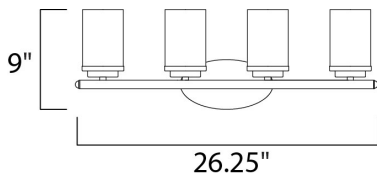

MEASUREMENTS

DIMENSION : 26.25" W x 9" H x 6" Ext
 BACK PLATE : 6.75" HCO
 CANOPY : 4.5" W x 0.79" H x 8.25" L
 HANGING WEIGHT : 3.61 lb

LAMPING

INPUT VOLTAGE : 120V
 BULB : 4 x 60W Incandescent E26 Medium , 240W Total
 BULB INCLUDED : (Not Included)
 LIGHTING_DIRECTION : Omni