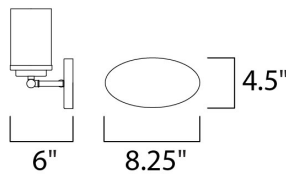

MEASUREMENTS

DIMENSION : 26.25" W x 9" H x 6" Ext
 BACK PLATE : 6.75" HCO
 CANOPY : 4.5" W x 0.79" H x 8.25" L
 HANGING WEIGHT : 3.61 lb

LAMPING

INPUT VOLTAGE : 120V
 BULB : 4 x 60W Incandescent E26 Medium , 240W Total
 BULB INCLUDED : (Not Included)
 LIGHTING_DIRECTION : Omni