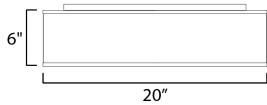

MEASUREMENTS

DIMENSION : 20" L x 20" W x 5.5" H
 CANOPY : 17.75" W x 1.35" H x 17.75" L
 HANGING WEIGHT : 6.31 lb

LAMPING

INPUT VOLTAGE : 120V
 LUMENS : 2,275 Rated
 BULB : 5 x 6.5W LED PCB Integrated , 32W Total
 BULB INCLUDED : (Integrated)
 DIMMABLE : Electronic Low Voltage (ELV)
 CRI : 90+ CRI
 COLOR_TEMP : 3000K