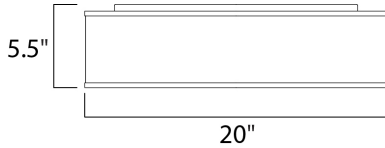

MEASUREMENTS

DIMENSION : 20" L x 20" W x 5.5" H
 CANOPY : 17.75" W x 0.75" H x 17.75" L
 HANGING WEIGHT : 6.66 lb

LAMPING

INPUT VOLTAGE : 120-277V
 LUMENS : 1,960 Rated
 BULB : 1 x 28W LED PCB Integrated , 28W Total
 BULB INCLUDED : (Integrated)
 DIMMABLE : Only at 120V with ELV
 CRI : 90+ CRI
 COLOR_TEMP : 3000K