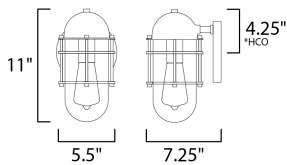

LAMPING

INPUT VOLTAGE : 120V
BULB : 1 x 60W Incandescent E26 Medium , 60W Total
BULB INCLUDED : (Not Included)
DIMMABLE :
LIGHTING_DIRECTION : Down