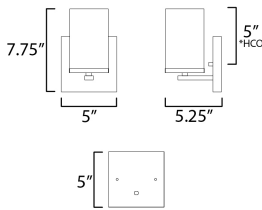

LAMPING

INPUT VOLTAGE : 120V
BULB : 1 x 60W Incandescent E26 Medium , 60W Total
BULB INCLUDED : (Not Included)
DIMMABLE : Y
LIGHTING_DIRECTION : Up/Down