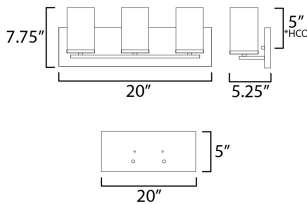

LAMPING

INPUT VOLTAGE : 120V
BULB : 3 x 60W Incandescent E26 Medium , 60W Total
BULB INCLUDED : (Not Included)
LIGHTING_DIRECTION : Up/Down