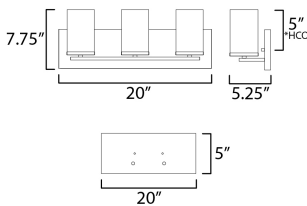

LAMPING

INPUT VOLTAGE : 120V
BULB : 3 x 60W Incandescent E26 Medium , 60W Total
BULB INCLUDED : (Not Included)
LIGHTING_DIRECTION : Up/Down