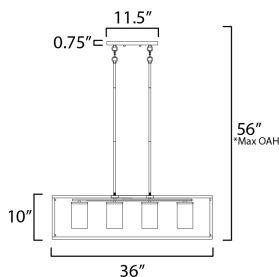

**ADDITIONAL**

OPERATING TEMPERATURE:  
-20°C (-4°F), 40°C (104°F)

\*max overall height

**MEASUREMENTS**

- DIMENSION : 36" L x 9.25" W x 10" H
- MAX OAH : 56" OAH
- CANOPY : 4.75" W x 0.75" H x 11.5" L
- HANGING WEIGHT : 11.26 lb