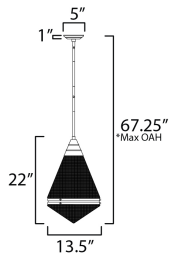

**PRODUCT DESCRIPTION**

A prismatic diffusion of light is housed within pressed cone glass shades. Choose from pendants with tapered metal halves that conceal the light source or glass shades that are supported by a metal ring. Coordinating bath vanity lights complete the collection.

**MEASUREMENTS**

- DIMENSION : 13.5" L x 13.5" W x 22" H
- MAX OAH : 67.25" OAH
- CANOPY : 5" W x 1" H x 5" L
- HANGING WEIGHT : 11.3 lb

**LAMPING**

- INPUT VOLTAGE : 120V
- BULB : 1 x 60W Incandescent E26 Medium , 60W Total
- BULB INCLUDED : (Not Included)
- DIMMABLE :