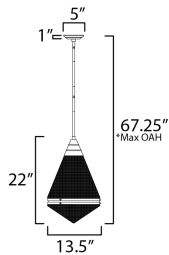

**PRODUCT DESCRIPTION**

A prismatic diffusion of light is housed within pressed cone glass shades. Choose from pendants with tapered metal halves that conceal the light source or glass shades that are supported by a metal ring. Coordinating bath vanity lights complete the collection.

\*max overall height

**MEASUREMENTS**

- DIMENSION : 13.5" L x 13.5" W x 22" H
- MAX OAH : 67.25" OAH
- CANOPY : 5" W x 1" H x 5" L
- HANGING WEIGHT : 11.3 lb

**LAMPING**

- INPUT VOLTAGE : 120V
- BULB : 1 x 60W Incandescent E26 Medium , 60W Total
- BULB INCLUDED : (Not Included)
- DIMMABLE :