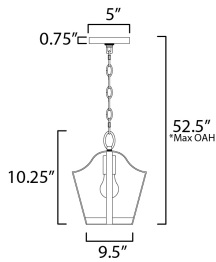

Convertible to Pendant

PRODUCT DESCRIPTION

A classic bell-shaped lantern is reimagined with clean folding bands of flat sheet metal for a refined architectural look. Within the open silhouette, a cluster of candelabra lamps adds warmth and visual depth. Offered in Black, Satin Nickel, and Natural Aged Brass, the designs balance traditional form with modern simplicity. A convertible single pendant adapts easily into a flush mount for smaller spaces, making Arden a versatile, elevated solution across interiors.

MEASUREMENTS

DIMENSION : 9.5" L x 9.5" W x 10.25" H
 MAX OAH : 52.5" OAH
 CANOPY : 5" W x 0.75" H x 5" L
 HANGING WEIGHT : 3.74 lb

LAMPING

INPUT VOLTAGE : 120V
 BULB : 1 x 60W Incandescent E26 Medium , 60W Total
 BULB INCLUDED : (Not Included)
 DIMMABLE : Triac or ELV (Phase Dim)