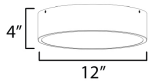

**PRODUCT DESCRIPTION**

**MEASUREMENTS**

DIMENSION : 12" L x 12" W x 4" H  
 HANGING WEIGHT : 1.49 lb

**LAMPING**

INPUT VOLTAGE : 120V  
 BULB : 2 x 12W Incandescent E26 Medium , 24W Total  
 BULB INCLUDED : (Not Included)

**FINISHES OPTION**

-  Black (BK)
-  Satin Brass (SBR)
-  Satin Nickel (SN)

**GLASS**

White WT

**MATERIAL**

Steel

**RATINGS**

cULus  
 Dry Location