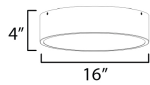

PRODUCT DESCRIPTION

MEASUREMENTS

DIMENSION : 16" L x 16" W x 4" H
 HANGING WEIGHT : 2.27 lb

LAMPING

INPUT VOLTAGE : 120V
 BULB : 3 x 12W Incandescent E26 Medium , 36W Total
 BULB INCLUDED : (Not Included)
 DIMMABLE :

FINISHES OPTION

-  Black (BK)
-  Satin Brass (SBR)
-  Satin Nickel (SN)

GLASS

White WT

MATERIAL

Steel

RATINGS

cULus
 Dry Location