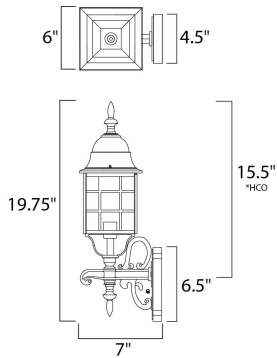

PRODUCT DESCRIPTION

North Church is an early American style from Maxim Lighting International in Black, Pewter, or Rust Patina finish.

MEASUREMENTS

DIMENSION : 6" W x 19.75" H x 7" Ext
BACK PLATE : 4.5" W x 6.5" H x 15.5" HCO
HANGING WEIGHT : 3.3 lb

LAMPING

INPUT VOLTAGE : 120V
LUMENS : 1,150 Rated
BULB : 1 x 60W Incandescent E26 Medium , 60W Total
BULB INCLUDED : (Not Included)
DIMMABLE : Yes

FINISHES OPTION

- Black
- Pewter
- Rust Patina
- Taupe

GLASS

Frosted FT

MATERIAL

Die Cast Aluminum

RATINGS

cULus
Wet Location

ADDITIONAL

RATED LIFE 2500 Hours
OPERATING TEMPERATURE:
-20°C (-4°F), 40°C (104°F)

Always consult a qualified electrician before installing any lighting product.