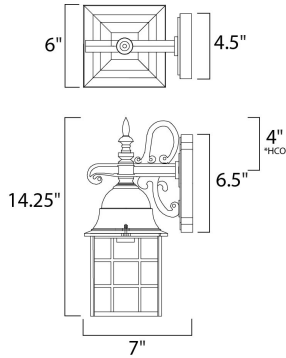

PRODUCT DESCRIPTION

North Church is an early American style from Maxim Lighting International in Black, Pewter, or Rust Patina finish.

MEASUREMENTS

DIMENSION : 6" W x 14.25" H x 7" Ext
BACK PLATE : 4.5" W x 6.5" H x 4" HCO
HANGING WEIGHT : 2.42 lb

LAMPING

INPUT VOLTAGE : 120V
BULB : 1 x 60W Incandescent E26 Medium , 60W Total
BULB INCLUDED : (Not Included)
DIMMABLE :

FINISHES OPTION

Black (BK)

GLASS

Frosted FT

MATERIAL

Die Cast Aluminum

RATINGS

cULus
Wet Location

ADDITIONAL

OPERATING TEMPERATURE:
-20°C (-4°F), 40°C (104°F)

Always consult a qualified electrician before installing any lighting product.