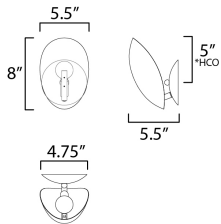

PRODUCT DESCRIPTION