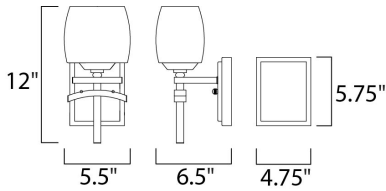

**MEASUREMENTS**

DIMENSION : 5.5" W x 12" H x 6.5" Ext  
 MAX OAH : 4.75" W x 5.75" H  
 HANGING WEIGHT : 3.15 lb

**LAMPING**

INPUT VOLTAGE : 120V  
 BULB : 1 x 60W Incandescent E26 Medium , 60W Total  
 BULB INCLUDED : (Not Included)  
 DIMMABLE : Yes