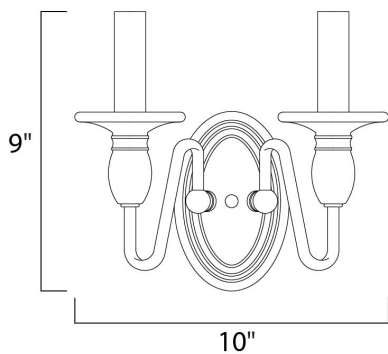

PRODUCT DESCRIPTION

This unique collection offers candelabra styling with the decorative flexibility of a chandelier. Finished Oil Rubbed Bronze or Satin Nickel.

MEASUREMENTS

DIMENSION : 10" W x 9" H x 7" Ext
 MAX OAH : 4.17" W x 6.1" H
 HANGING WEIGHT : 1.32 lb

LAMPING

INPUT VOLTAGE : 120V
 BULB : 2 x 60W Incandescent E12 Candelabra , 120W Total
 BULB INCLUDED : (Not Included)
 DIMMABLE :
 LIGHTING_DIRECTION : Up

FINISHES OPTION

 Oil Rubbed Bronze (OI)

MATERIAL

Steel